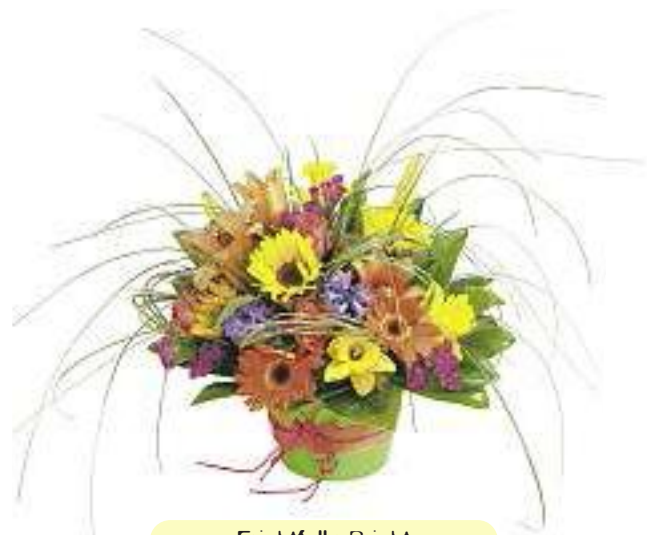

New Zealand

The picture corresponds with the medium price

Roses

medium, long
6 Roses: 35, 40 Fleurin
12 Roses: 50, 65 Fleurin
24 Roses: 85, 100 Fleurin
Intercat 2816

Prices will increase during peak periods

Victorian Posy Bowl

37, 45, 62 Fleurin
Intercat 2817

Classic Cool

37, 42, 60 Fleurin
Intercat 2825

Roll Wrapped Cut Flowers

32, 40, 60 Fleurin
Intercat 2813

Frightfully Bright

37, 45, 62 Fleurin
Intercat 2815